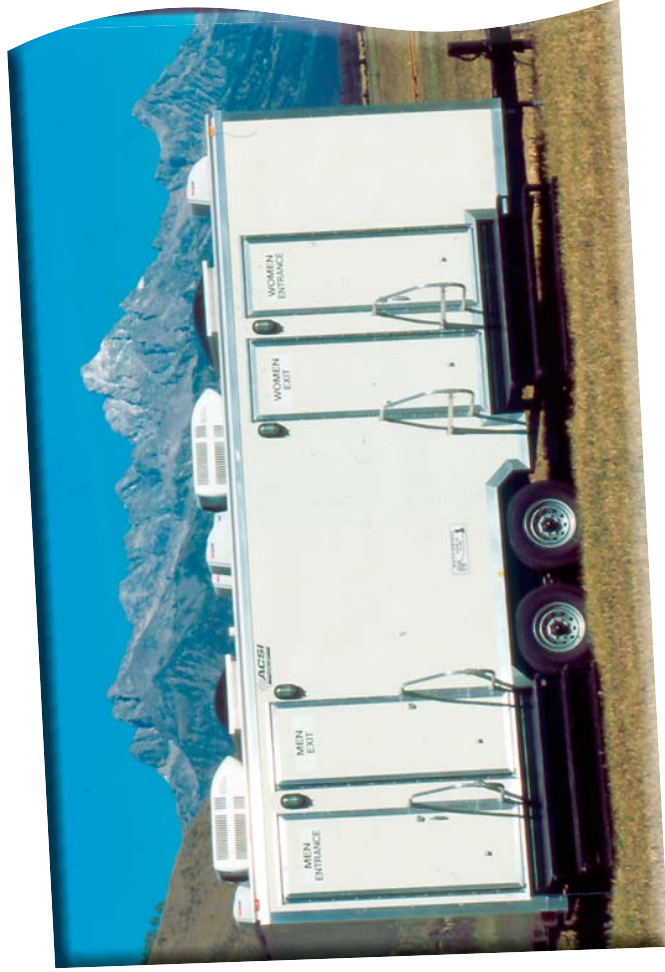

Executive Restroom Trailer

View of women's lobby and sink area.

View of women's side featuring comfortable private toilet stalls with oak toilet seats, brass paper holders, shelf and wood doors with brass hardware.

View of men's sink and urinal area. (private stall to left not shown)

Executive Restroom Trailer

... 24' long / 8 stations

- Simulated Marble Interior Walls Trimmed in Wood
- Fully Enclosed Stalls with Wood Doors & Trim
- Sensor Operated Brass Faucets
- Heat & Air Conditioning
- Stereo Sound System
- Porcelain Toilets & Urinals