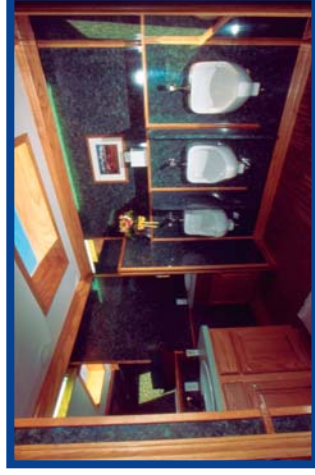

Executive Restroom Trailer

View of women's lobby and sink area.

View of women's side featuring comfortable private toilet stalls with oak toilet seats, brass paper holders, shelf and wood doors with brass hardware.

View of men's sink and urinal area. (private stall to left not shown)

Executive Restroom Trailer

... 24' long / 8 stations

- Simulated Marble Interior Walls Trimmed in Wood
- Fully Enclosed Stalls with Wood Doors & Trim
- Sensor Operated Brass Faucets
- Heat & Air Conditioning
- Stereo Sound System
- Porcelain Toilets & Urinals

Macy's Services

P.O. Box 1861

Jackson, WY 83001

Phone 307.733.4687

email: macysservices@cs.com

www.macysservices.com

- Indirect Lighting with Stained Wood Valances
- Skylights
- Four fully enclosed stalls for the ladies. One fully enclosed stall for men plus three urinals with privacy screens.