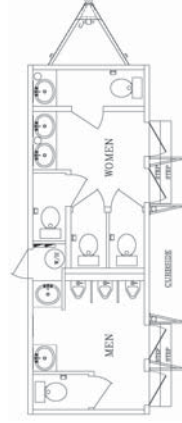

Executive Restroom Trailer

View of women's lobby and sink area.

View of women's side featuring comfortable private toilet stalls with oak toilet seats, brass paper holders, shelf and wood doors with brass hardware.

View of men's sink and urinal area. (private stall to left not shown)

Executive Restroom Trailer

... 24' long / 8 stations

- Simulated Marble Interior Walls Trimmed in Wood
- Fully Enclosed Stalls with Wood Doors & Trim
- Sensor Operated Brass Faucets
- Heat & Air Conditioning
- Stereo Sound System
- Porcelain Toilets & Urinals